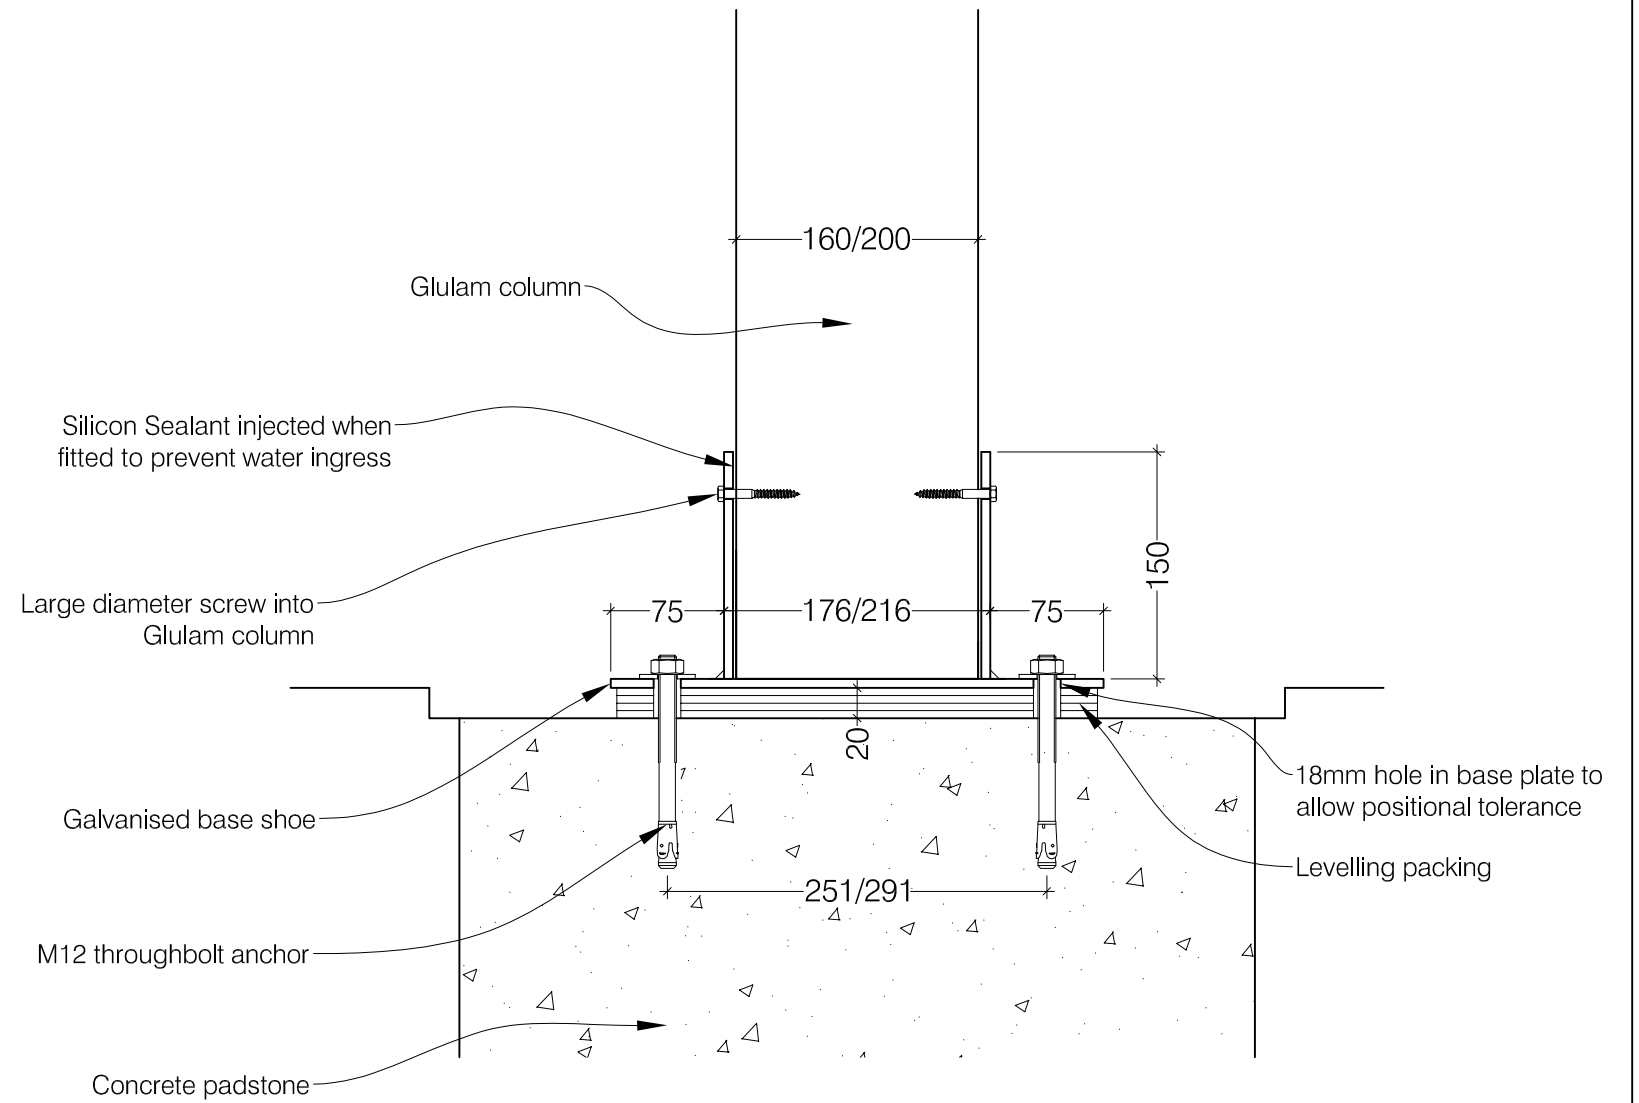

Isometric - From Above

Vertical Section

COWLEY TIMBER & PARTNERS LTD
 41 Pear Tree Street London EC1V 3AG
 Tel: 01522 720 022 Fax: 01522 723 681
 www.cowleytimber.co.uk

Job Title
 Quick Frame
 Drawing Title
 Padstone Base

Scale	1 : 5	@A3
Date	24/01/17	
Drawn	A D P	
Drg No	QF/102	