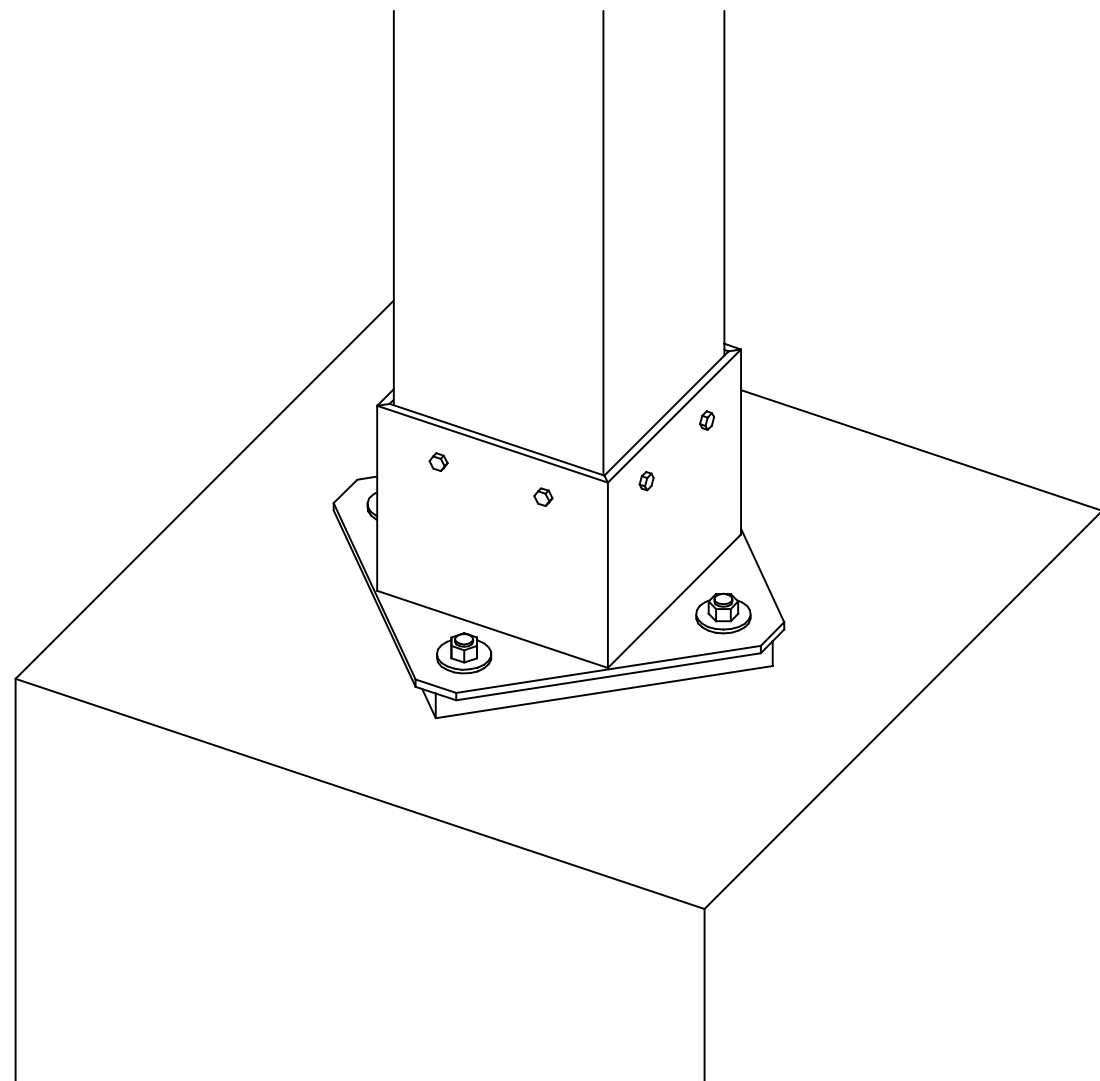

Isometric - From Above

Vertical Section

COWLEY TIMBER & PARTNERS LTD
 41 Pear Tree Street London EC1V 3AG
 Tel: 01522 720 022 Fax: 01522 723 681
 www.cowleytimber.co.uk

Job Title
 Quick Frame
 Drawing Title
 Padstone Base

Scale	1 : 5	@A3
Date	24/01/17	
Drawn	A D P	
Drg No	QF/102	